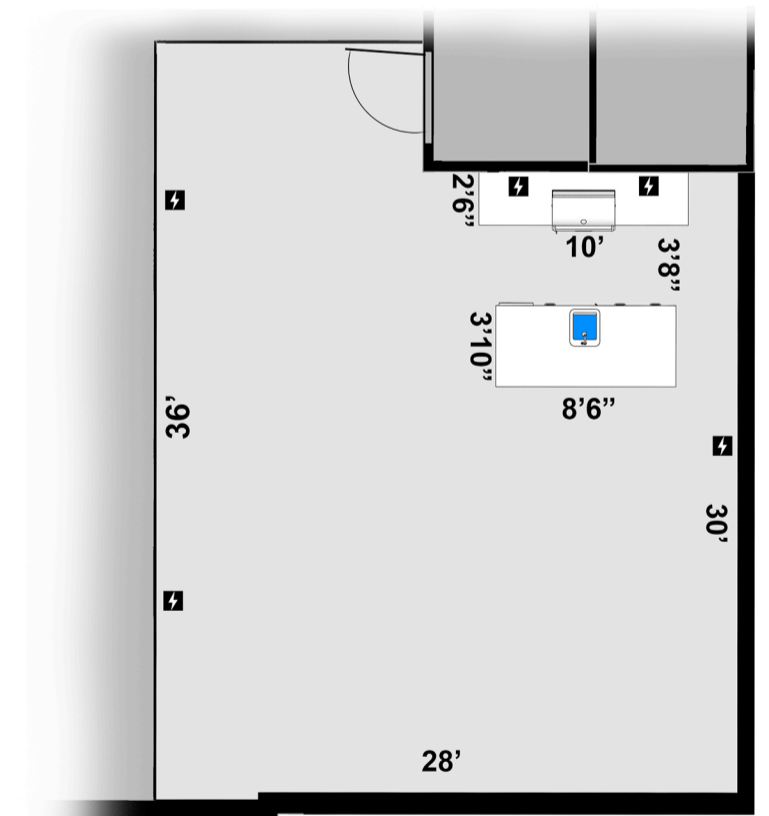

# SHELL'S LOFT

11 ADELPHI ST  
BROOKLYN, NY 11205

-  120V Outlet
-  Cam Lock 100 Amp
-  Electrical Breaker Box
-  Kitchen Sink
-  Bathroom Sink

**ROOF TOP**  
960 sqft

updated 06/06/2023